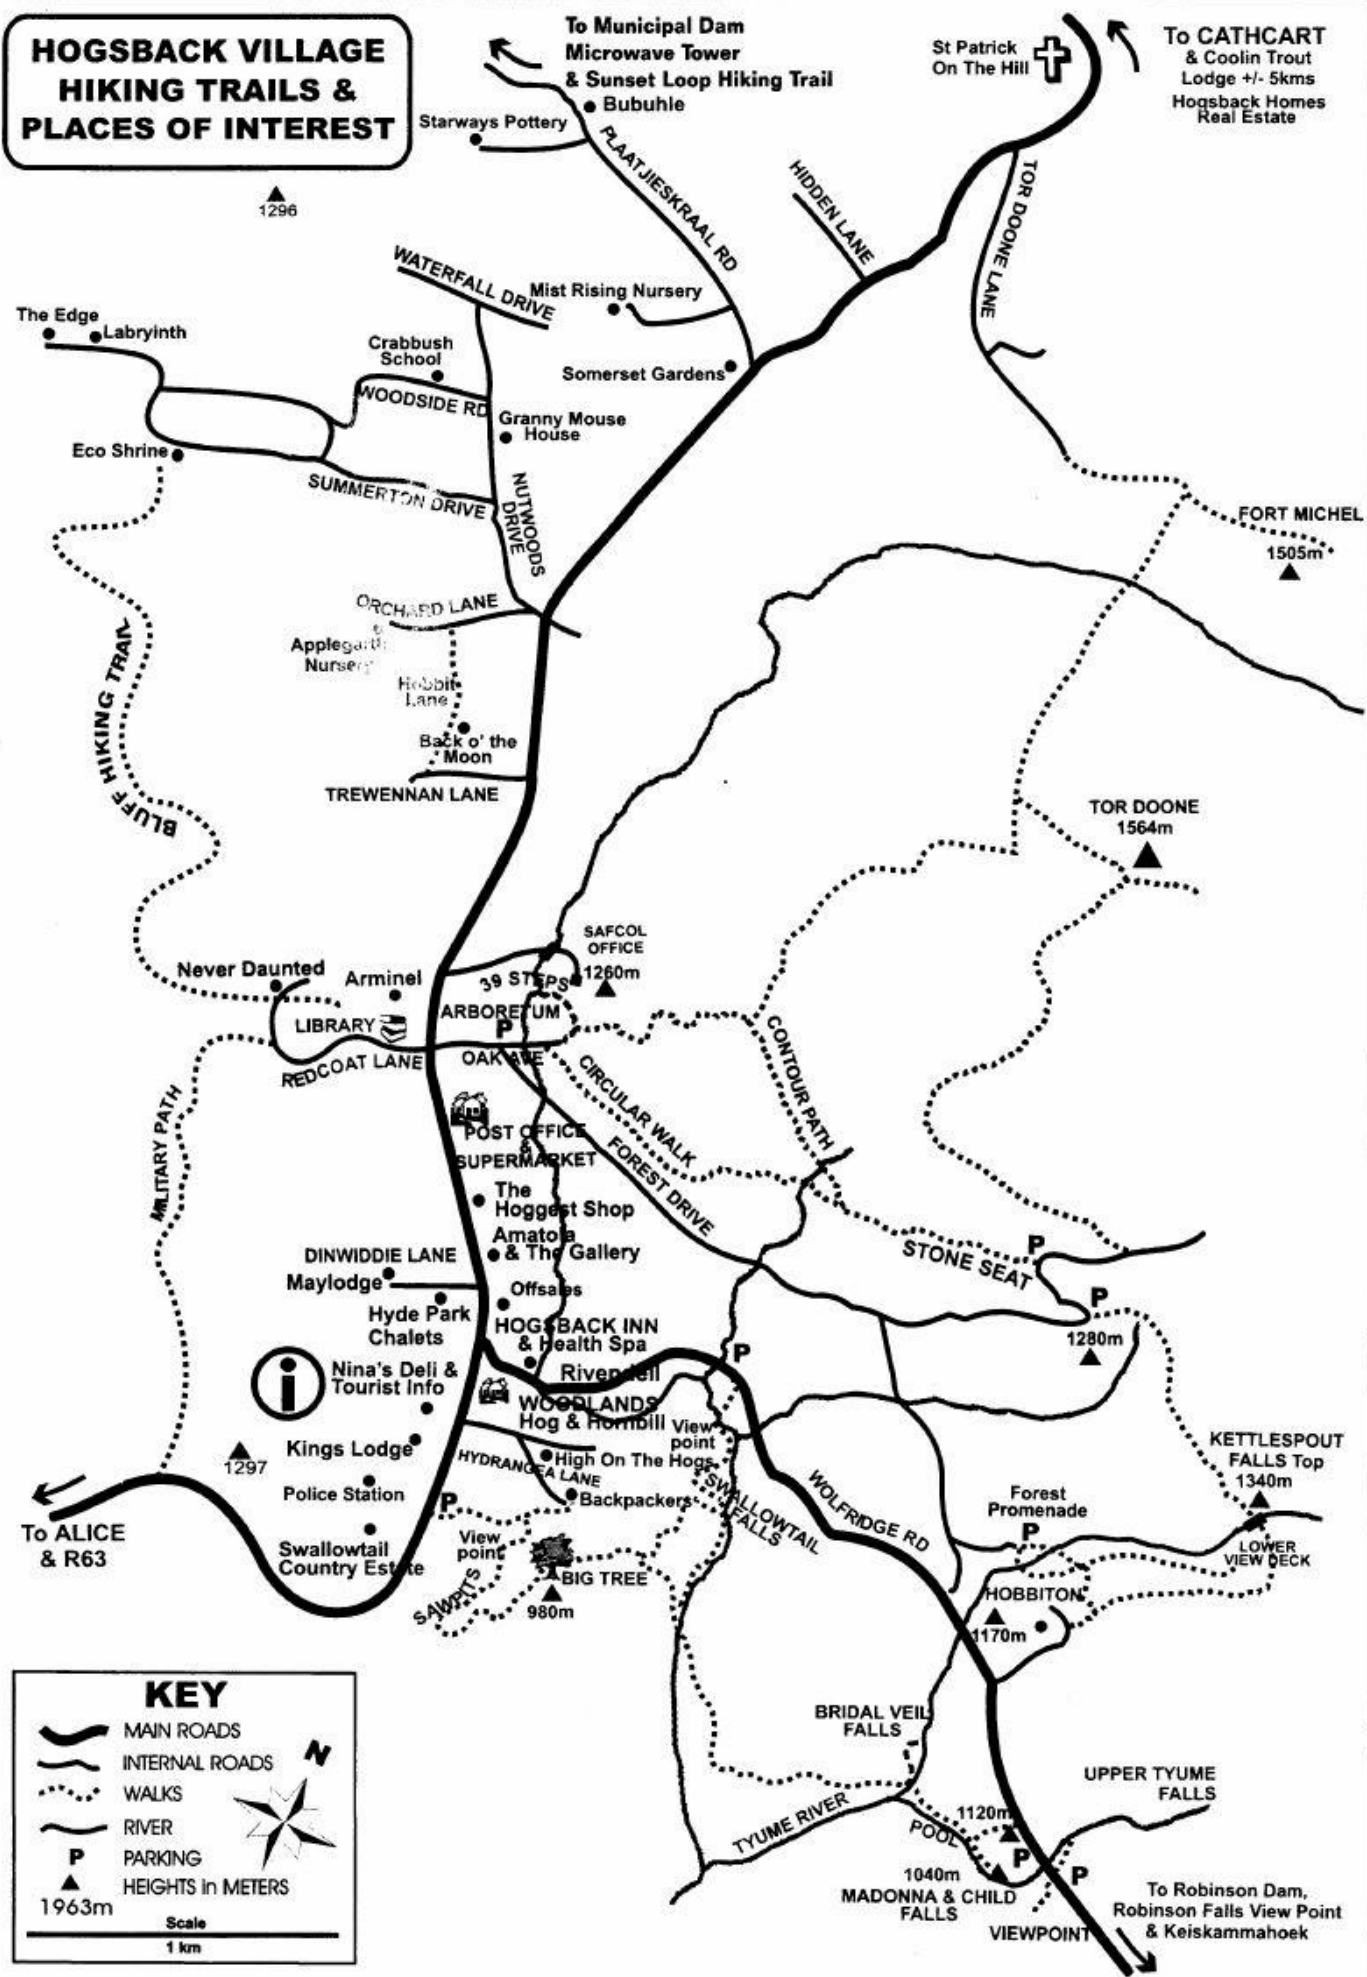

HOGSBACK VILLAGE HIKING TRAILS & PLACES OF INTEREST

KEY

-  MAIN ROADS
 -  INTERNAL ROADS
 -  WALKS
 -  RIVER
 -  P PARKING
 -  HEIGHTS in METERS
- 1963m
- Scale
1 km